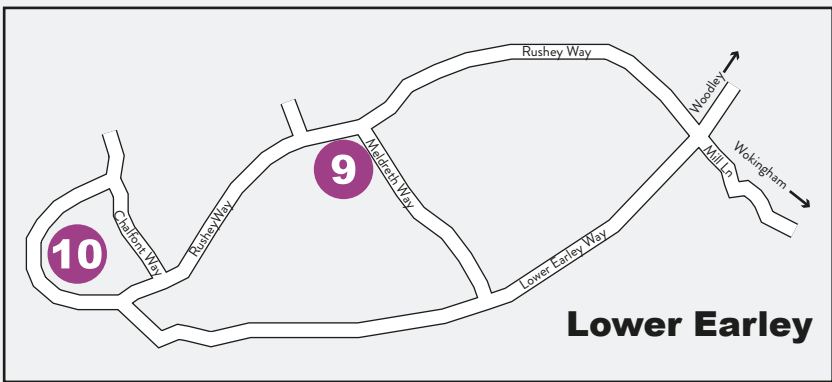

Woodley

Wokingham

Lower Earley

Crowthorne

Venue details

- 1** WADE, 40 Reading Rd, Wokingham, RG41 1EH P  
- 2** 14 Milton Road, Wokingham, RG40 1DB 
- 3** Wokingham Methodist Church, Rose Street, Wokingham, RG40 1XS
- 4** 4 Purslane, Wokingham, RG40 2DD P 
- 5** R. Young Art Gallery, Denmark Street, Wokingham, RG40 2SL    
- 6** 1 Hazel Close, Wokingham, RG41 4BW P
- 7** 33 Montague Close, Wokingham, RG40 5PF P
- 8** 79 Western Avenue, Woodley, Reading, RG5 3BH P    
- 9** 59 Fleetham Gardens, Lower Earley, RG6 4BZ P  
- 10** 6 Steeple Walk, Lower Earley, RG6 4HR P  
- 11** 6 New Wokingham Road, Crowthorne, RG45 7NR P   