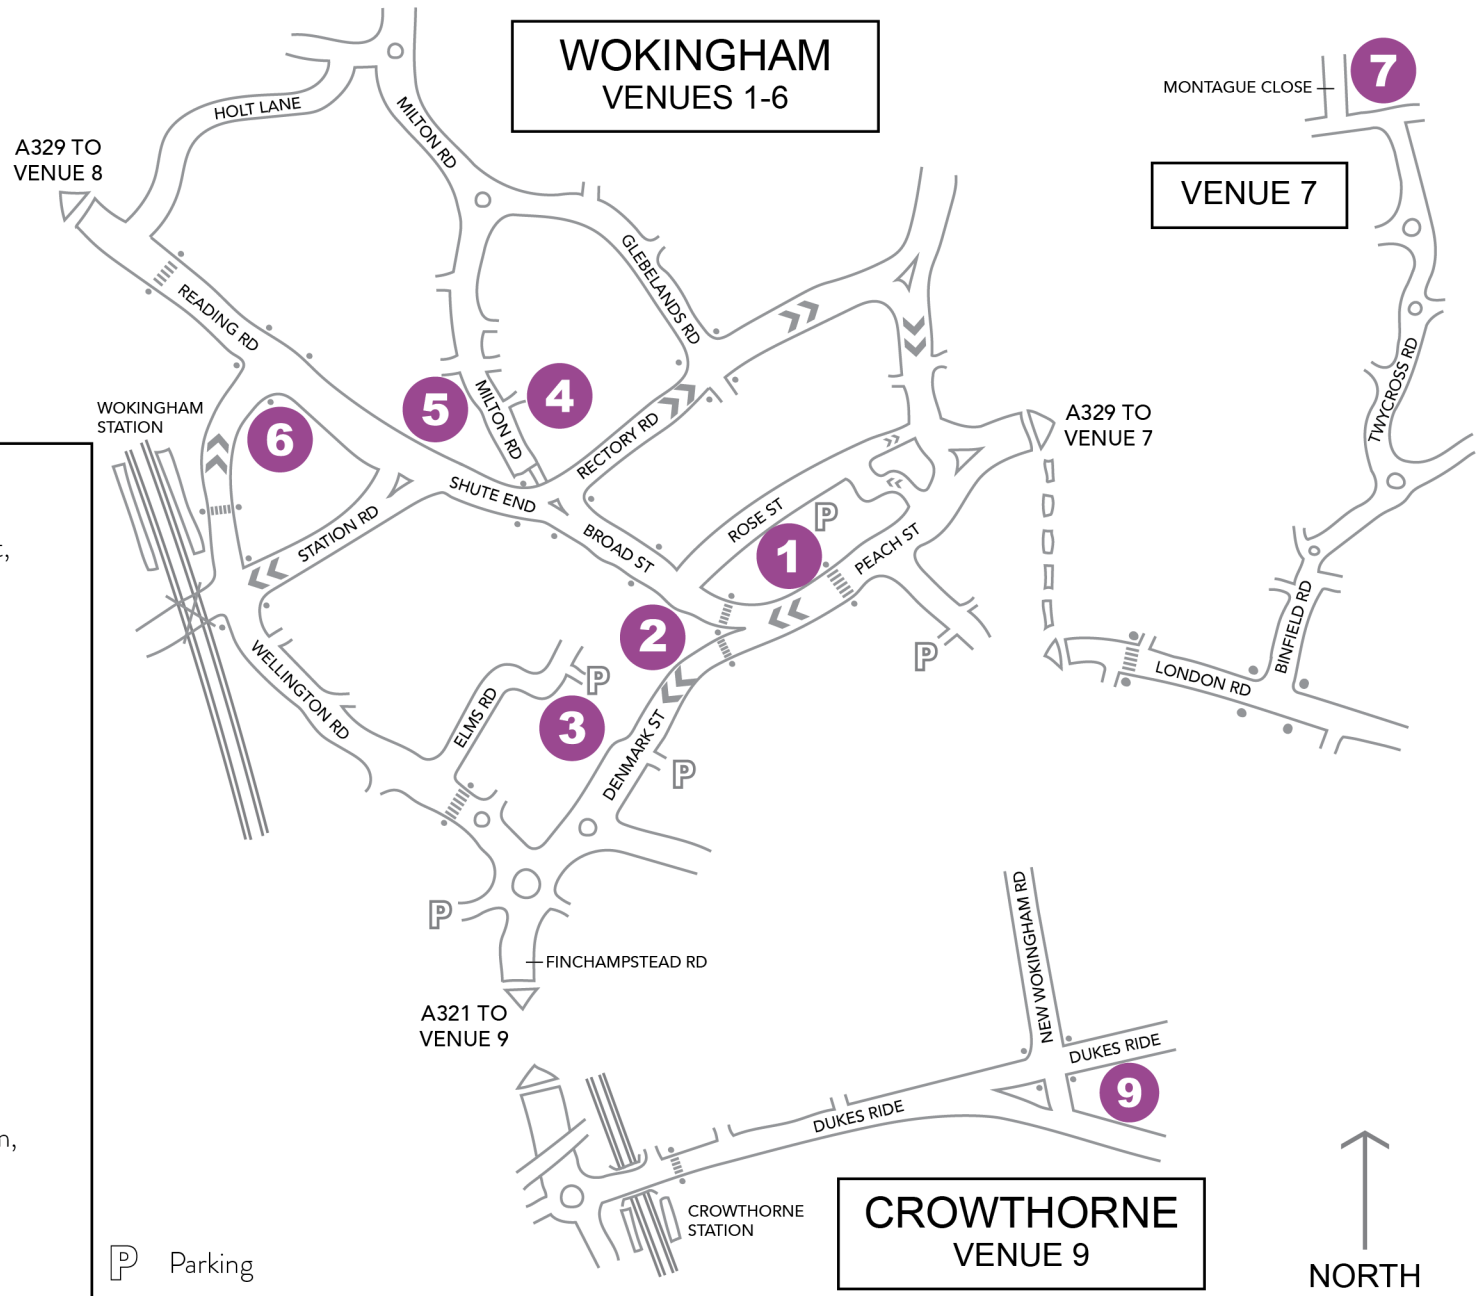

LOWER EARLEY
VENUE 8

WOKINGHAM
VENUES 1-6

VENUE 7

CROWTHORNE
VENUE 9

Venue details

1

Bradbury Centre, Rose Street, Wokingham, RG40 1XS

2

Wokingham Town Hall, Market Place, Wokingham, RG40 1AS

3

R. Young Art Gallery, Denmark Street, Wokingham, RG40 2SL

4

Wokingham Baptist Church, Milton Road, Wokingham, RG40 1DE

5

14 Milton Road, Wokingham, RG40 1DB

6

WADE Day Centre, 40 Reading Road, Wokingham, RG41 1EH

7

75 Montague Close, Keepatch Park, Wokingham, RG40 5PH

8

14 Allonby Close, Lower Earley, Earley, Reading, RG6 3BY

9

6 New Wokingham Road, Crowthorne, RG45 7NR